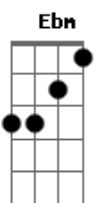

© ukulele-chords.com