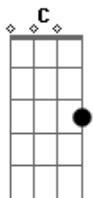

Good Charlotte - Time After Time

Tom: C

C F
She makes me laugh
C F
She'll make me cry
C F
And when we talk
C F
She wonders why
C F
That I can't breathe
C F
Into this life
C F
With the things she says
C G
I wanna die

CHORUS

G
All the things we talk about
F
You know they stay on my mind
On my mind
G
All the things we laugh about
F
They'll bring us through it every time
After time after time
C G F
Cuz you're aaaaall I wanted to find (x2)
C F
And I would drive
C F
The whole night through
C F

Just so I
C F
could spend it with you
C F
I know you're mine
C F
And I hope it's true
C F
That when we fight
C G
We will make it through

CHORUS

G
All the things we talk about
F
You know they stay on my mind
On my mind
G
All the things we laugh about
F
They'll bring us through it every time
After time after time
C G F
Cuz you're aaaaall I wanted to find (x2)
A G F G
I'm falling, I'm falling, I'm falling down (x 4)
G
Down (x 3)
C G F
Cuz you're aaaall i wanted to find (x 3)
C
Yes you're all
G
Yes you're all

Acordes

© ukulele-chords.com