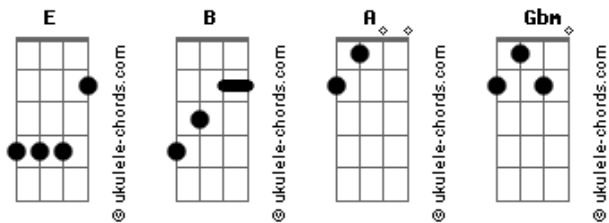

Good Charlotte - Screamer

Tom: E
Intro:
: E 1 2 ah : B 1 2 3 4 : A 1 2 ah : B 1 2 3 4 x2
stoke down on E chord

Verse 1:-
bass plays through the first verse...
Communication is a lot like the wind when I speak
It's like no one understands and I'm left with empty hands
forever
I can't speak
So many things I'll never learn
You can't cross bridges that you've burned

Chorus:-
E B A B E
Why is life such an issue in your mind
B A B B E
Why are the awnswers to my problems hard to find
So hard to find
B A B
So hard to find

E|- B|- A|- B x2

Verse 2:-
(same chords as chorus, [E|-B|-A|-B], played quietly)
Don't forget to buckle when you fall
Beneath the pressure of the seconds when your life became a
screamer
Staring at the sea things become so small
I want movies of my dreams
And pictures on my wall
Pictures on my wall

Chorus:-
E B A B E
Why is life such an issue in your mind

Acordes

B A B E
Why are the awnswers to my problems hard to find
B A B E
So hard to find
B A B
So hard to find
E B
You say that I'm a dreamer
A B
I say you're a non-believer
E B
Take out the light
A B
Take out the light start screamin'

Bridge:-
E B
I'm dreamin' I'm a dreamer
A
No-one believes me
B
and you don't either
E B Gbm ////
tell me what to do-ooo-ooohh oooohhhh

Outro:-
E B
Take out the light
A B
Take out the light
E B
Take out the light
A B
Take out the light start screamin' x2
E B A B
Take out the light start screamin'
E B A B
Take out the light start screamin'
E B A B
Take out the light start screamin'
E B A B
yehhhhhh