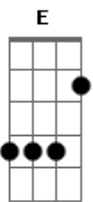

© ukulele-chords.com