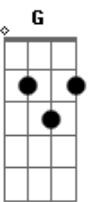

© ukulele-chords.com