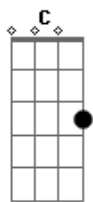

© ukulele-chords.com