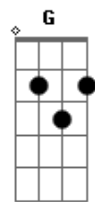

© ukulele-chords.com