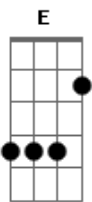

© ukulele-chords.com