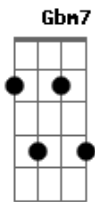

© ukulele-chords.com