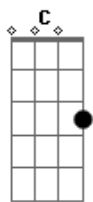

© ukulele-chords.com

© ukulele-chords.com