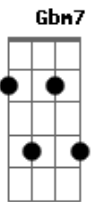

© ukulele-chords.com