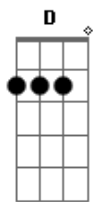

Good Charlotte - Footloose

Tom: D

Afinação em C

1ST VERSE

A D
I been workin so hard
A E A A D
I'm punchin my Card
A D
eight hours for what
A
oh tell me what i got

BRIDGE

D
ive got this feeling
that times just holding me down A
D
i'll hit the ceiling
Ebdim B7 E
or else ill tear up this town

Gbm7 Gdim

CHORUS

E A
To night i gotta cut loose
D A
footloose
D A
kick off my sunday shoes
D A
please lou ise
D A
pull me off of my knees
D A
jack get back
D A
come on before we crack
D A
lose your blues

G D A
everybody cut foot loose

2ND VERSE

A D
Your Playing so cool
A E A D
obeyin every rule
A D
dig way down in your heart
A
your burnin, yearnin, for some

BRIDGE

D
somebody to tell you
that life aint passin you buy A
D
im tryin to tell you
Ebdim B7 E
it will if you don't even try

Chorus

E A
you can fly if youd only cut loose
D A
foot loose
D A
kick off my sunday shoes,
D A
ooh-ee Mar ie
D A
shake it, shake it for me,
D A
whoa Mi lo
D A
Come on come on lets go
D A
lose your blues
G D A
everybody cut footloose

Acordes

© ukulele-chords.com