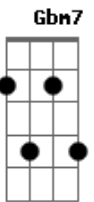

© ukulele-chords.com