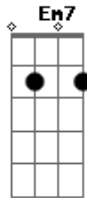

© ukulele-chords.com