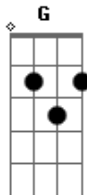

Good Charlotte - Change Acoustic

Tom: G

Tabbed by: traci
email:
Intro: Em7 G Em7 G

Verse One and Two
"i am lost in the see through..."

Em7 G
E-3---3
B-3---3
G-0---0
D-2---0
A-2---2
E-0---3 play 4x

Bridge One
"each day just drags on by..."

D G
E-2---3
B-3---3
G-2---0
D-0---0
A-0---2
E-0---3 play twice

"just when i think i could die..."

D G C D

Chorus
"and you sang...you cant change..."

G A7sus4 C D D D G

Guitar Interlude
G A7sus4 C D D D G

G A7sus4 C D D D Em7

Em7 G Em7 G

Verse Two (same as verse one)

Bridge 2
"i practiced all the things id say"

D Am
E-2---0
B-3---1
G-2---2
D-0---2
A-0---0
E-0---0 play 3x

D C
E-2---0
B-3---1
G-2---0
D-0---2
A-0---3
E-0---3

Chorus and fade

Acordes

© ukulele-chords.com