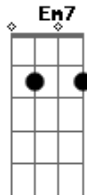

© ukulele-chords.com