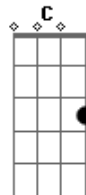

© ukulele-chords.com