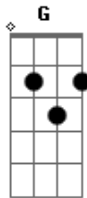

Good Charlotte - Change Acoustic

Tom: G

Tabbed by: traci
email:
Intro: Em7 G Em7 G

Verse One and Two
"i am lost in the see through..."

Em7 G
E-3---3
B-3---3
G-0---0
D-2---0
A-2---2
E-0---3 play 4x

Bridge One
"each day just drags on by..."

D G
E-2---3
B-3---3
G-2---0
D-0---0
A-0---2
E-0---3 play twice

"just when i think i could die..."

D G C D

Chorus
"and you sang...you cant change..."

G A7sus4 C D D D G

Guitar Interlude
G A7sus4 C D D D G

G A7sus4 C D D D Em7

Em7 G Em7 G

Verse Two (same as verse one)

Bridge 2
"i practiced all the things id say"

D Am
E-2---0
B-3---1
G-2---2
D-0---2
A-0---0
E-0---0 play 3x

D C
E-2---0
B-3---1
G-2---0
D-0---2
A-0---3
E-0---3

Chorus and fade

Acordes