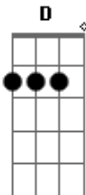

© ukulele-chords.com