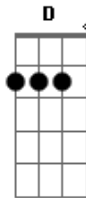

© ukulele-chords.com