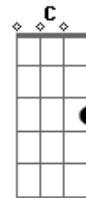

© ukulele-chords.com