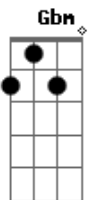

the part where they sang "he dropped you off, i followed him
 home.." just play the
 chords: : A : E : Gbm : D : ..four counts each measure.

Acordes

© ukulele-chords.com

© ukulele-chords.com

© ukulele-chords.com