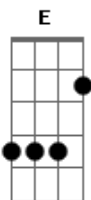

© ukulele-chords.com