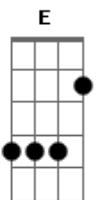

Good Charlotte - Bloody Valentine

Tom: A

A E Gbm D
 Oh my love, please don't cry
 A E Gbm D
 I'll wash my bloody hands and we'll start a new life

verses:
 A E A E A E D
 I ripped out his throat then called you on the telephone to
 A E A E A E
 take of my disguise just in time to hear you cry when you..

pre-chorus:
 Bm D A E D
 you mourn the death of your bloody valentine the night he
 died.
 Bm D A E D

you mourn the death of your bloody valentine. one last time

(pause)
 Singin'

Chorus:
 A E Gbm D A E Gbm
 Oh my love please dont cry. I'll wash my bloody hands and
 we'll start a new
 D A E Gbm D A
 life. I dont know much at all. I dont know wrong from right.
 All I know is
 Gbm D
 that I love you tonight.

the part where they sang "he dropped you off, i followed him
 home.." just play the
 chords: : A : E : Gbm : D : ..four counts each measure.

Acordes

© ukulele-chords.com

© ukulele-chords.com

© ukulele-chords.com