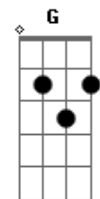

© ukulele-chords.com