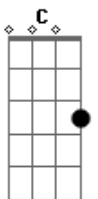

© ukulele-chords.com