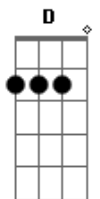

© ukulele-chords.com