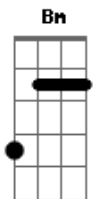

© ukulele-chords.com