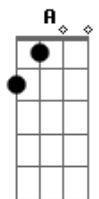

Goo Goo Dolls - Think About Me

Tom: D

Depois coloco a intro e o solo

D Em C
You take a lot of chances with your feelings
Em D C
No one really knows what you feel
D Em C
And fiction is the only way you're dealing
Em D C
You turn your pretty head if it gets real

Em Bm
You take it so slowly
Em A
And your eyes look so lonely
C G(intro)
And it's only when you think about me
Oh yeah when you think about me
Think about me

D Em C
I got head don't let me sleep
Em D C
You got secret I can't keep
D Em C

You see a little stranger in your mirror
Em D C
The girl you never know is what you fear

Refrão

G Em C
All you want is something I can't be

Solo

G Em C
All you want from me is what you need
And I'm saying
Em Bm
You take it so slowly
Em A
And your eyes look so lonely
C
But it's only
Em Bm
Oh you take it so slowly
A C
Now it's only 'bout me
G(intro)
When you think about me
Think about me
When you think about me(3x)

Acordes

© ukulele-chords.com