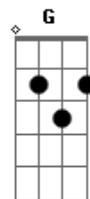

© ukulele-chords.com