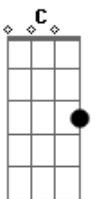

© ukulele-chords.com