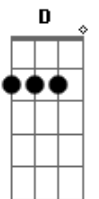

© ukulele-chords.com