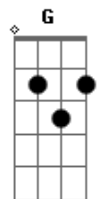

© ukulele-chords.com