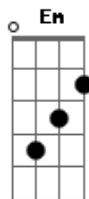

© ukulele-chords.com