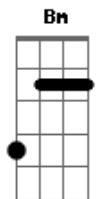

© ukulele-chords.com