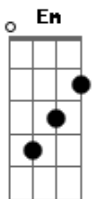

© ukulele-chords.com