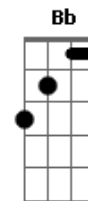

© ukulele-chords.com