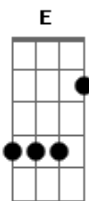

Pre-Chorus
D^m C
Hey hey, heeeey.
F B^b
Hey hey, heeeey, hey!

Chorus (2x)
D^m C F B^b
I'm so alive, I'm so alive, I'm so alive.
D^m C
You can make it on a wish if you want to
F B^b
You can make it on a wish if you want to

Verse 2
D^m C F
Open up my heart like a shotgun,
B^b
blinded by the light of a new sun.
D^m C F
Get up, get up, get out and get done,
B^b
for the first time I feel like someone.
D^m C F
Breaking down the walls in my own mind,
B^b
keeping my faith for the bad times.

D^m C
Get up, get up, stand like a champion,
F B^b
take it to the world gonna sing it like an anthem.

Pre-Chorus
D^m C
Hey hey, heeeey.
F B^b
Hey hey, heeeey, hey!

Chorus (2x)
D^m C F B^b
I'm so alive, I'm so alive, I'm so alive.
D^m C
You can make it on a wish if you want to
F B^b
You can make it on a wish if you want to

Interlude
D^m C F
I am no man of steel
B^b D^m
I have no heart of stone
C F
Don't tell me how it feels
B^b
I'll find it on my own

(D^bm B E A)
Pre-Chorus
D^m C
Hey hey, heeeey.
F B^b
Never gonna live if you're too scared to die

Chorus (2x)
D^m C F B^b
I'm so alive, I'm so alive, I'm so alive.
D^m C
You can make it on a wish if you want to
F B^b
You can make it on a wish if you want to

(D^bm B E A)
D^m C F B^b
I'm so alive, I'm so alive, I'm so alive.

Acordes