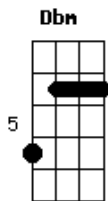

© ukulele-chords.com