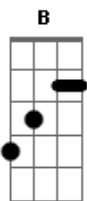

© ukulele-chords.com