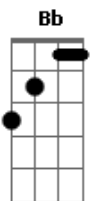

© ukulele-chords.com