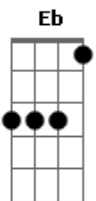

© ukulele-chords.com