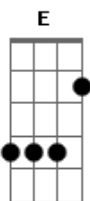

© ukulele-chords.com