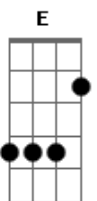

© ukulele-chords.com