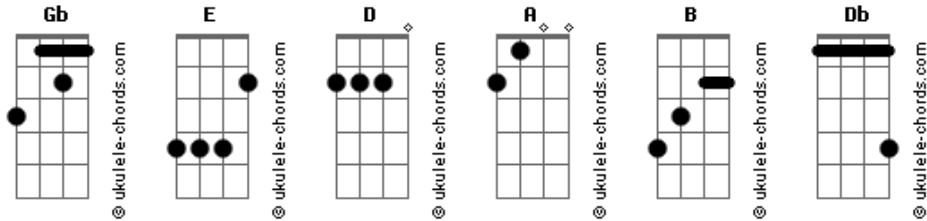

Goo Goo Dolls - Just The Way You Are

Tom: Gb

INTRO

Gb Gb - E E - D
Gb Gb - D D - A

VERSE 1

A B D A
I'm in love because I know you
And I'm sorry I don't show you
And if I find that you ain't by me
I'm afraid no one will know the things you see

PRE-CHORUS

D A D A
How could you believe in someone sorry sad like me
D A Gb E
I know the deal and I thank you anyway
D A D A
And if you leave, you know I'm crawlin' at your feet
D A Gb D
You never get weak when I'm leanin' hard on you

D-C#-D-C#-D-C#-A

CHORUS

Acordes

Gb E D-C#-D-C#-D-C#-A
And I guess it's just the way you are...
Gb E D-C#-D-C#-D-C#-A
And I guess it's just the way you are...
Gb E D-C#-D-C#-D-C#-A
And I guess it's just the way you are...
Gb E D
And I guess it's just the way you...are...

VERSE 2

A B D A
And all the things that you don't show me
Like when you pretend that you don't know me
I wasted a dime and I can't call you
I'll spend a lifetime if I fall for you

PRE-CHORUS

CHORUS

SOLO over these changes:
Gb - E - Gb - D Db D x3
Gb - E - Gb - D Db D Db

OUTRO

(same as chorus riff)
Hold me up! x4