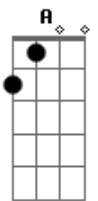

© ukulele-chords.com