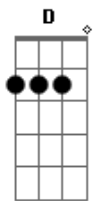

Goo Goo Dolls - January Friend

Tom: D

Intro: (D G D G D G C A)

E
Reach
For higher ^Cground
About the way you look ^G
The way you scream out loud ^{D Db}
E
Mine
Just like the last time ^C
It's all the same to me ^G
She said... ^A
D
Let's pretend
G D
My January friend
G D
I'm wantin' you again
G
I wanna touch you
C A
Every single heart that beats
D
Pretend
G D
My January friend
G D
I'm wantin' you again
G
I wanna touch you
C A
Every single heart that beats
E
Cry
Don't cry out loud ^C
G
You've gotta bear your cross
D Db
But never dream too loud and you're
E
Tied

^C
Tied to the next time
G A
You realize your crimes...
D
Let's pretend
G D
My January friend
G D
I'm wantin' you again
G
I wanna touch you
C A
Every single heart that beats
D
Pretend
G D
My January friend
G D
I'm wantin' you again
G
I wanna touch you
C A
Every single heart that beats
E C G D Db
Time stood still Monday morning yeah
E C
Showed me what I had to see
G A
It's not the way I thought it should be
E C G D Db E C G A
Oh yeah..
D G
You're my January friend
D G
You're my January friend
D G
You're my January friend
C A
And every heart that beats pretend
D G
My January friend
D G
You're my January friend
D G
You're my January friend
C A
And every heart that beats tonight
D
Pretend

Acordes

© ukulele-chords.com