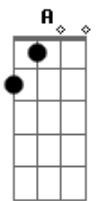

© ukulele-chords.com