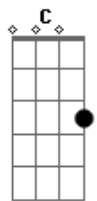

© ukulele-chords.com