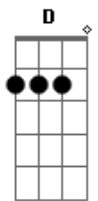

Goo Goo Dolls - January Friend

Tom: D

Intro: (D G D G D G C A)

Reach
For higher ground
About the way you look
The way you scream out loud
Mine
Just like the last time
It's all the same to me
She said...
Let's pretend
My January friend
I'm wantin' you again
I wanna touch you
Every single heart that beats
Pretend
My January friend
I'm wantin' you again
I wanna touch you
Every single heart that beats
Cry
Don't cry out loud
You've gotta bear your cross
But never dream too loud and you're
Tied

Tied to the next time
You realize your crimes...
Let's pretend
My January friend
I'm wantin' you again
I wanna touch you
Every single heart that beats
Pretend
My January friend
I'm wantin' you again
I wanna touch you
Every single heart that beats
Time stood still Monday morning yeah
Showed me what I had to see
It's not the way I thought it should be
Oh yeah..
You're my January friend
You're my January friend
You're my January friend
You're my January friend
And every heart that beats pretend
My January friend
You're my January friend
You're my January friend
You're my January friend
And every heart that beats tonight
Pretend

Acordes

© ukulele-chords.com