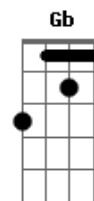

© ukulele-chords.com