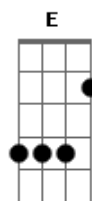

© ukulele-chords.com