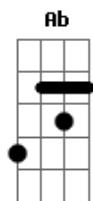

© ukulele-chords.com