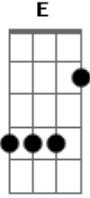

© ukulele-chords.com