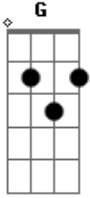

| -3-3-3-3-5-----	-----	
E -----	-----	(chorus)
| -----	-----	Oh, everything you are
| e -----3-3-----	-----3-3-----	Falls from the sky like a star
-----	-----	Everything you are
B -----1-----1-----	-----1-----1-----	Whatever ever you are
-----	-----	
G ---2-----2---	---0-----0---	(chorus)
| -5-5-5-5-7-----	-----	Everything you are
D -----	-----	Whatever ever you are
| -5-5-5-5-7-----	-----	Whatever ever you are
A -0-----0---	-----	Whatever ever you are
| -0-0-0-0-2-2-2-2--	-----	
| -3-3-3-3-5-----	-----	
E -----	---3-----3-	End on F

Acordes

© ukulele-chords.com