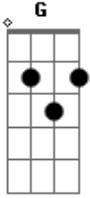

| -3-3-3-3-5-----	-----	
E -----	-----	(chorus)
| -----	-----	Oh, everything you are
| e -----3-3-----	-----3-3-----	Falls from the sky like a star
| -----	-----	Everything you are
B -----1-----1-----	-----1-----1-----	Whatever ever you are
| -----	-----	
G ---2-----2---| ---0-----0---| -2-2-2-2-4-4-4-4--		(chorus)
| -5-5-5-5-7-----		Everything you are
D -----	-----	Whatever ever you are
| -5-5-5-5-7-----	-----	Whatever ever you are
A -0-----0-| -----	-----	Whatever ever you are
| -3-3-3-3-5-----	-----	
E -----	-----3-----3-| -----	End on F

Acordes

© ukulele-chords.com