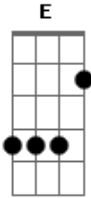

© ukulele-chords.com