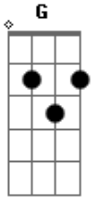

| -3-3-3-3-5-----	-----	
E -----	-----	(chorus)
| -----	-----	Oh, everything you are
| e -----3-3-----	-----3-3-----	Falls from the sky like a star
| -----	-----	Everything you are
B -----1-----1-----	-----1-----1-----	Whatever ever you are
| -----	-----	
G ---2-----2---| ---0-----0---| -2-2-2-2-4-4-4-4--		(chorus)
| -5-5-5-5-7-----		Everything you are
D -----	-----	Whatever ever you are
| -5-5-5-5-7-----	-----	Whatever ever you are
A -0-----0-| -----	-----	Whatever ever you are
| -3-3-3-3-5-----	-----	
E -----	-----	End on F
| --3-----3-| -----	-----	

Acordes

© ukulele-chords.com