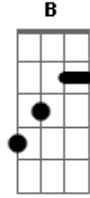

© ukulele-chords.com