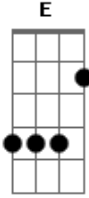

© ukulele-chords.com