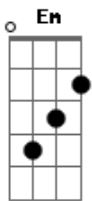

© ukulele-chords.com