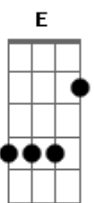

Goo Goo Dolls - Black Balloon

tom:
Capotraste na 1ª casa
Intro: C F C F

[Primeira Parte]

C F
Baby's black balloon makes her fly
C F
I almost fell into that hole in your life
C F
And you're not thinking 'bout tomorrow
Cause you were there same as me
G F G F
But on your kneeeeeeeeees

(C F C F)

[Segunda Parte]

C F
1,000 other boys could never reach you
C F
How could I have been the one

And scatter like ice from the spoon that
G F G F
Was your woooooooooomb

[Refrão]

Am G F C
Comin down the world turned over
Am G F C
And angels fall without you there
Am G F C
And I go on as you get colder
F G C
Or are you someone's prayer

(C F C F)

[Terceira Parte]

C F
You know the lies they always told you
C F
And the love you never knew
C F

What's the things they never showed you
That swallowed the light from the sun
G F G F
Inside your roooooom, yeeahaaa

[Refrão]

Am G F C
Comin down the world turned over
Am G F C
And angels fall without you there
Am G F C
And I go on as you get colder
F G
Always someone

[Ponte] E F C G

E F C G
E F G C
F F D F

E F G
And there's no time left for losin'
G
When you stand they'll fall

[Refrão]

Am G F C
Comin' down the world turned over
Am G F C
And angels fall without you there
Am G F C
And I go on as you get colder
F G
All because I'm

Am G F C
Comin' down the years turn over
Am G F C
And angels fall without you there
Am G F C
And I go on now to lead you home and
F G
All because I'm

F G
All because I'm,
F
I'll become
G C
What you became to me

Acordes

© ukulele-chords.com

© ukulele-chords.com

© ukulele-chords.com

© ukulele-chords.com

© ukulele-chords.com

© ukulele-chords.com

© ukulele-chords.com