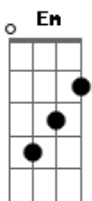

© ukulele-chords.com