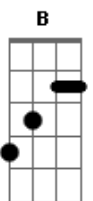

© ukulele-chords.com