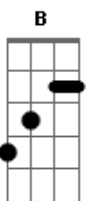

© ukulele-chords.com