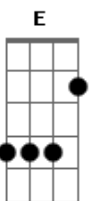

# Goldfinger - Mable

Tom: C

Para quem não sabe, "%" é a repetição do acorde do compasso anterior.

Intro: G, A, B, G, A, B, G, A, B, C, B, A, B, A, G

verso

baixo

G Em  
I met her Sunday, that was yesterday  
C  
The girl I knew from 1990

© ukulele-chords.com

© ukulele-chords.com

refrão

G D Em Bm  
Babies, hug the puppy dogs  
C D  
She makes me feel like a mom  
G D Em Bm  
Smell the flowers and plant a tree  
C D  
I gotta say that Mable - She's the bomb  
Intro: 3