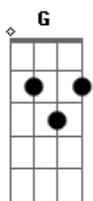

Goldfinger - Mable

Tom: C

Para quem não sabe, "%" é a repetição do acorde do compasso anterior.

Intro: G, A, B, G, A, B, G, A, B, C, B, A, B, A, G

verso

baixo

G Em
I met her Sunday, that was yesterday
C
The girl I knew from 1990

| G | Em | C | % |

G Em
Her eyes are hazel, her name is Mable
C
I kissed once and now I'm able to

| G | % | C Bm | Am |

D
Walk a mile, crack a smile
C Bm Am D
She makes me want to kiss all the

refrão

|: G D | Em Bm | C | % :|

G D Em Bm
Babies, hug the puppy dogs
C D
She makes me feel like a mom
G D Em Bm
Smell the flowers and plant a tree
C D
I gotta say that Mable - She's the bomb
Intro: 2

G, A, B, G, A, B, G, A, B, C, B, A, B, A, G

G Em
Now it's Monday, better than Sunday
C
Mable told me that she would stay
G Em
Her curly hair shines in her eyes
C
Boy that Mable sure is fine

D
I'm with her now until I die
C Bm Am D
She makes me want to kiss all the

Acordes

© ukulele-chords.com