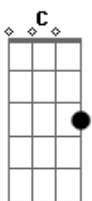

© ukulele-chords.com