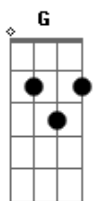

Goldfinger - Mable

Tom: C

Para quem não sabe, "%" é a repetição do acorde do compasso anterior.

Intro: G, A, B, G, A, B, G, A, B, C, B, A, B, A, G

verso

baixo

G Em
I met her Sunday, that was yesterday
C
The girl I knew from 1990

| G | Em | C | % |

G Em
Her eyes are hazel, her name is Mable
C
I kissed once and now I'm able to

| G | % | C Bm | Am |

D
Walk a mile, crack a smile
C Bm Am D
She makes me want to kiss all the

refrão

|: G D | Em Bm | C | % :|

G D Em Bm
Babies, hug the puppy dogs
C D
She makes me feel like a mom
G D Em Bm
Smell the flowers and plant a tree
C D
I gotta say that Mable - She's the bomb

Intro: 2

G, A, B, G, A, B, G, A, B, C, B, A, B, A, G

G Em
Now it's Monday, better than Sunday
C
Mable told me that she would stay
G Em
Her curly hair shines in her eyes
C
Boy that Mable sure is fine

D
I'm with her now until I die
C Bm Am D
She makes me want to kiss all the

Acordes

© ukulele-chords.com