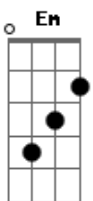

© ukulele-chords.com