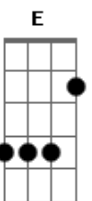

© ukulele-chords.com

refrão

G D Em Bm
Babies, hug the puppy dogs
C D
She makes me feel like a mom
G D Em Bm
Smell the flowers and plant a tree
C D
I gotta say that Mable - She's the bomb

Intro: 3

| G |

verso

|: G | Em | C | % :|

G Em
Then on Tuesday, Mable left me
C
I heard she's goin' out with Charlie
G Em
She saw his package from what I know she said:
C
"That looks like a tube of cookie dough!"

| G | % | C Bm | Am |

G
Mine, she said then, looks like a small
C Bm Am
Pencil with broken lead

refrão

|: G | Em | C | % :|

G Em
Rabies got the puppy dogs
C
And now I really need my mom
G Em
I bought her flowers, so woe'st me
C
It sucks I still think Mable -- she's the bomb

|: G D | Em Bm | C | % :|

G D Em Bm
Rabies got the puppy dogs
C
And now I really need my mom
G D Em Bm
I bought her flowers, so woe'st me
C
It sucks I still think Mable -- she's the bomb

SUGIRO QUE TOQUEM ESSA MUSICA COM ACORDES DE QUINTA, SÓ NAS OITAVADAS QUE TOQUEM COM O ACORDE DE OITAVA.