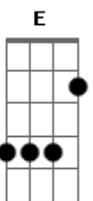

Goldfinger - Mable

Tom: C

Para quem não sabe, "%" é a repetição do acorde do compasso anterior.

Intro: G, A, B, G, A, B, G, A, B, C, B, A, B, A, G

verso

baixo

G Em
I met her Sunday, that was yesterday
C
The girl I knew from 1990

© ukulele-chords.com

© ukulele-chords.com

refrão

G D Em Bm
Babies, hug the puppy dogs
C D
She makes me feel like a mom
G D Em Bm
Smell the flowers and plant a tree
C D
I gotta say that Mable - She's the bomb
Intro: 3

| G |

verso

|: G | Em | C | % :|

G Em
Then on Tuesday, Mable left me
C
I heard she's goin' out with Charlie
G Em
She saw his package from what I know she said:
C
"That looks like a tube of cookie dough!"