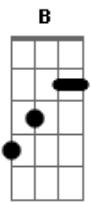

© ukulele-chords.com