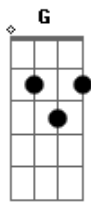

© ukulele-chords.com