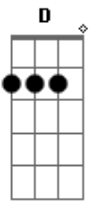

© ukulele-chords.com