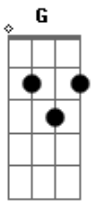

Goldfinger - Don't say goodbye

Tom: G

Dropped D Tuning (DADGBE)

Intro:

verse

"I know the way that I have picked upon at you..."

-7---10-9

-7---10-9

-5-7--8-7

---7-----

repeat 2x

pre chorus

chorus

for the 2nd verse the guitarist just plucks one note, then plays:

then play chorus 2:

Bridge (clean):

Then turn on distortion and play:

Then play chorus 3, which is now a whole step lower:

Outro:

"After All, Im Telling You..."

Acordes

© ukulele-chords.com