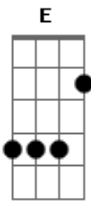

© ukulele-chords.com