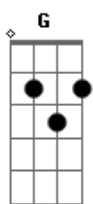

Golden Boys - Rock'n roll Lulababy

Tom: G

Intr :- G C D C G

G
She was just sixteen and all alone

C Am
when I came to be

D C
so we grew up together

G
My momma child and me

No things were bad

C D G
That old rock'n'roll Lullabye

and she'd sing

G
Sha la la la la la la la la

Am
It will be alright

C D
Sha la la la la la la la la

G
Let's just hold on tight

Sing it to me momma
my momma ma ma

Am
I will be alright

C
Sing it sweet and clear oh

D
Momma let me hear that

C D G
Old rock'n'roll Lullabye

G
Sha la la la la la la la la

Am
It will be alright

C D
Sha la la la la la la la la

G
Let's just hold on tight

Acordes