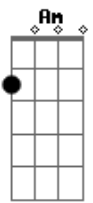

© ukulele-chords.com