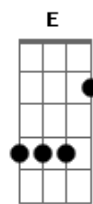

© ukulele-chords.com