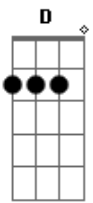

Goblin: The Lonely and Great God - I Will Go To You Like The First Snow

Tom: Bb

m (forma dos acordes no tom de Am)

Capostrate na 1ª casa

Intro: Am D G C Am B7 Em E

Am D G
Neol pumgi jeon alji moshayetda
C Am B7
Nae meemun sesang itorok
Em E
Chanranhan geoseul
Am D G C
Jageun sumgyeollo daheun saram
Am B7 Em
Geop eopsi nareul bulleoju sarang

(Bbm Eb Ab Db)

Bbm C7 Fm
Neoega naega gagetda

Acordes

© ukulele-chords.com

© ukulele-chords.com

© ukulele-chords.com

© ukulele-chords.com

© ukulele-chords.com