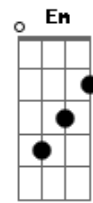

© ukulele-chords.com