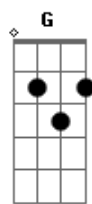

Goblin: The Lonely and Great God - I Will Go To You Like The First Snow

Tom: Bb

m (forma dos acordes no tom de Am)

Capostrate na 1ª casa

Intro: Am D G C Am B7 Em E

Am D G
Neol pumgi jeon alji moshagetda
C Am B7
Nae meomun sesang itorok
Em E
Chanranhan geoseul
Am D G C
Jageun sumgyeollo daheun saram
Am B7 Em
Geop eopsi nareul bulleoju sarang

Bbm
Itji anhgetda
Eb Ab Db
Neoreul jikyeobogo seollego
Bbm C7
Useupge jiltudo haetdeon
Fm F7
Niga jun modeun sungandeureul
Bbm Eb
Eonjenga mannal
Ab Db
Uri gajang haengbokhal geunal
Bbm C7 Fm
Cheotnuncheoreom naega gagetda

(Bbm Eb Ab Db)

Bbm C7 Fm
Neoege naega gagetda

Acordes

© ukulele-chords.com

© ukulele-chords.com

© ukulele-chords.com

© ukulele-chords.com

© ukulele-chords.com