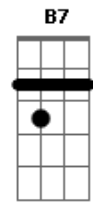

Goblin: The Lonely and Great God - I Will Go To You Like The First Snow

Tom: Bb

m (forma dos acordes no tom de Am)

Capostrate na 1ª casa

Intro: Am D G C Am B7 Em E

Am D G
Neol pumgi jeon alji moshayetda
C Am B7
Nae meemun sesang itorok
Em E
Chanranhan geoseul
Am D G C
Jageun sumgyeollo daheun saram
Am B7 Em
Geop eopsi nareul bulleoju sarang

(Bbm Eb Ab Db)

Bbm C7 Fm
Neoega naega gagetda

Acordes

© ukulele-chords.com

© ukulele-chords.com

© ukulele-chords.com

© ukulele-chords.com

© ukulele-chords.com