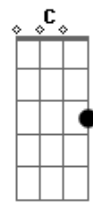

Goblin: The Lonely and Great God - I Will Go To You Like The First Snow

Tom: Bb

m (forma dos acordes no tom de Am)

Capostrate na 1ª casa

Intro: Am D G C Am B7 Em E

Am D G
Neol pumgi jeon alji moshayetda
C Am B7
Nae meemun sesang itorok
Em E
Chanranhan geoseul
Am D G C
Jageun sumgyeollo daheun saram
Am B7 Em
Geop eopsi nareul bulleoju sarang

(Bbm Eb Ab Db)

Bbm C7 Fm
Neoega naega gagetda

Acordes

© ukulele-chords.com

© ukulele-chords.com

© ukulele-chords.com

© ukulele-chords.com

© ukulele-chords.com