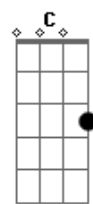

Goblin: The Lonely and Great God - I Will Go To You Like The First Snow

Tom: Bb

m (forma dos acordes no tom de Am)

Capostrate na 1ª casa

Intro: Am D G C Am B7 Em E

Am D G
Neol pumgi jeon alji moshagetda
C Am B7
Nae meomun sesang itorok
Em E
Chanranhan geoseul
Am D G C
Jageun sumgyeollo daheun saram
Am B7 Em
Geop eopsi nareul bulleoju sarang

(Bbm Eb Ab Db)

Bbm C7 Fm
Neoege naega gagetda

Acordes

© ukulele-chords.com

© ukulele-chords.com

© ukulele-chords.com

© ukulele-chords.com

© ukulele-chords.com