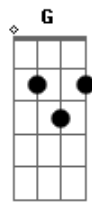

Goblin: The Lonely and Great God - I Will Go To You Like The First Snow

Tom: Bb

m (forma dos acordes no tom de Am)

Capostrate na 1ª casa

Intro: Am D G C Am B7 Em E

Am D G
Neol pumgi jeon alji moshayetda
C Am B7
Nae meemun sesang itorok
Em E
Chanranhan geoseul
Am D G C
Jageun sumgyeollo daheun saram
Am B7 Em
Geop eopsi nareul bulleoju sarang

Bbm
Itji anhgetda
Eb Ab Db
Neoreul jikyeobogo seollego
Bbm C7
Useupge jiltudo haetdeon
Fm F7
Niga jun modeun sungandeureul
Bbm Eb
Eonjenga mannal
Ab Db
Uri gajang haengbokhal geunal
Bbm C7 Fm
Cheotnuncheoreom naega gagetda

(Bbm Eb Ab Db)

Bbm C7 Fm
Neoega naega gagetda

Acordes

© ukulele-chords.com

© ukulele-chords.com

© ukulele-chords.com

© ukulele-chords.com

© ukulele-chords.com