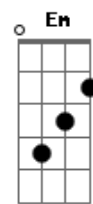

© ukulele-chords.com