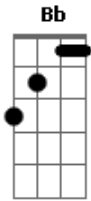

Go-Jo - Mrs. Hollywood

tom:

Intro: Dm F C Bb

Dm F C
Missin? in action, left me in L.A

Bb
With her, it?s magic ?til she runs away
Dm F C
Hard as I try, I?ve gotten really good

Bb
At saying goodbye to Mrs. Hollywood (Woo)

C Bb
Standing in line for Mrs. Hollywood

Dm F
She?s always MIA, MIA

C Bb
She?s always MIA (Way out in California)

Dm F
She?s always MIA, MIA

C Bb
She?s always MIA (Way out in California)

Dm F
She?s always MIA, way out in California

C Bb
What can I say? She?s got a talent for it

Dm F
Still wish she?d stay, guess I?ll be waitin? for her

C Bb
Standing in line for Mrs. Hollywood

Acordes

© ukulele-chords.com

© ukulele-chords.com

© ukulele-chords.com