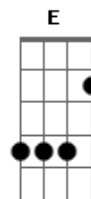

© ukulele-chords.com