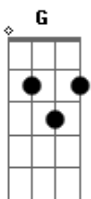

[Refrão]

A
But bay, I know..
Gbm
That this can't last
D E A
I know, changes gonna come
Gbm D E
No, this can't last forever
A
Forever's much too long
(A Gbm D E)

[Segunda Parte]

A Gbm
Well I tried and tried to please you
D E
But still, it did no good
A Gbm
Darling what is there that I can do
D E
To make you act the way you should
A Gbm
Because I can still remember
D E
The way you held me tight
A Gbm
But I still can't help but wonder
D E
If you hold someone else tonight

[Refrão]

A
But bay, I know..
Gbm
That this can't last
D E A
I know, changes gonna come
Gbm D E
No, this can't last forever
A
Forever's much too long
(A D A A7)

[Ponte]

D E
Well now, too much givin' to you
D A
And not enough takin' for me
D
I've been wantin' your love for so long
E E7
That I was too blind to see

[Terceira Parte]

A Gbm
All the guys in town you dated
D E
Well, they were just like me
A Gbm
Why can't I be the one you love
D E
Instead of just your in-between
A Gbm
Darling I can take the heartache
D E
And the pain you put me through
A Gbm
But I don't think I can take
D E
The thought of ever losing you

[Refrão]

A
But bay, I know..
Gbm
That this can't last
D E A
I know, changes gonna come
Gbm D E
No, this can't last forever
A Gbm D E
Forever's much too long
A Gbm D E
Forever's much too long
A Gbm D E
Forever's much too long

Acordes

© ukulele-chords.com