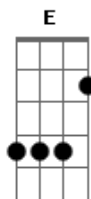

© ukulele-chords.com