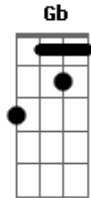

(refrão)

^C And i carry this
^{Gb} It's heavy.
^C And i miss you
^{Gb}

already..

(^{Em} ^{Bm})

^{Em} You were perfect babe.
^{Em} My time will come yours too.
^{Em} I'll gladly go before you.

I hope you live forever,
 Or maybe we can go together.
 It would be perfect baby.

And i carry this,
 It's heavy.
 And i miss you
 already..

Acordes

© ukulele-chords.com

© ukulele-chords.com

© ukulele-chords.com

© ukulele-chords.com

© ukulele-chords.com