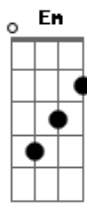

Bm
© ukulele-chords.com

Em
© ukulele-chords.com