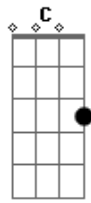

Glue Trip - Lucid Dream

Tom: C

C C Am Am7
 Searching new places to go
 Darling you'll find me
 Darling I'll find you

C C Am Am7
 Turning pages way too fast
 Honey, I'll try to

Slow my hands
 C C Am Am7
 Sleeping longer makes me tired
 Sun is shining
 But not for me
 (Am G Em F7M)

Am G Em F7M
 They say it's not right to see you
 Am G Em F7M
 They say it but I won't leave you soon
 Anymore

Acordes

© ukulele-chords.com

© ukulele-chords.com

© ukulele-chords.com

© ukulele-chords.com

© ukulele-chords.com