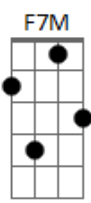

© ukulele-chords.com