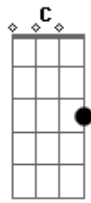

© ukulele-chords.com