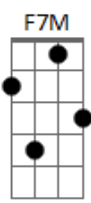

Glue Trip - Lucid Dream

Tom: C

C C Am Am7
 Searching new places to go
 Darling you'll find me
 Darling I'll find you

C C Am Am7
 Turning pages way too fast
 Honey, I'll try to

Slow my hands
 C C Am Am7
 Sleeping longer makes me tired
 Sun is shining
 But not for me
 (Am G Em F7M)

Am G Em F7M
 They say it's not right to see you
 Am G Em F7M
 They say it but I won't leave you soon
 Anymore

Acordes

© ukulele-chords.com

© ukulele-chords.com

© ukulele-chords.com

© ukulele-chords.com

© ukulele-chords.com