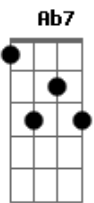

© ukulele-chords.com