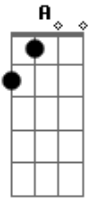

Gleydson Lopes - Spaceship

Tom: **G**

(com acordes na forma de **A**)

Afinação: **D G C F A D** **D**

A
Oh, the spaces between us

Keep getting deeper **E**

It's harder to reach her **Bm**

D

Even though I've tried

Spaces between us **A**

Hold all our secrets **E**

Leaving us speechless **Bm**

And I don't know why **D**

Who's gonna be the first to say goodbye? **A D**

Acordes

© ukulele-chords.com