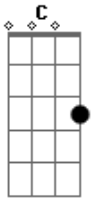

© ukulele-chords.com