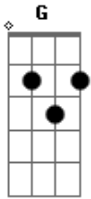

Glenn Yarbrough - Rollin' Down The Hole

tom:

Intro: G C D G
G C D

[Refrão]

G C D
Heave ho! Splash plump!
D
Rollin' down the hole!
G C D
Heave ho! Bang bump!
D G
Roll-roll-rollin' down the hole!

[Primeira Parte]

G C G
Down the dark, swift stream you go
G C D
Back to lands you once did know!
D C
Where the forest wide and dim
C D G
Stoops in shadow grey and grim

[Refrão]

G C D

Heave ho! Splash plump!
D
Rollin' down the hole!
G C D
Heave ho! Bang bump!
D G
Roll-roll-rollin' down the hole!

[Segunda Parte]

G C G
Down the dark, swift stream you go
G C D
Back to lands you once did know!
D C
Float beyond the world of trees
C D G
Out into the whispering breeze.

[Refrão]

G C D
Heave ho! Splash plump!
D
Rollin' down the hole!
G C D
Heave ho! Bang bump!
D
Roll-roll-roll-roll-roll-roll
D G
Roll-roll-roll-roll-roll-rollin' down the hole!

Acordes

© ukulele-chords.com