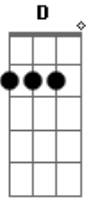

© ukulele-chords.com