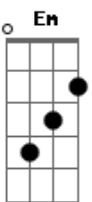

© ukulele-chords.com