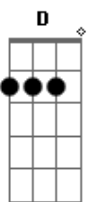

© ukulele-chords.com