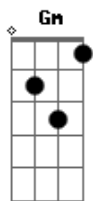

Glen Hansard - Love Don't Leave Me Waiting

Tom: F
Intro: F

F Gm
 Lover, you've been hesitating

F Gm
 You've been hanging on for that far too long

F Gm
 And lover you've been leaving me waiting

F
 And I don't know why it is I've done

You say what you really mean

C Dm
 And love, don't leave me waiting

C Gm
 Oh love, don't leave me here

C Dm
 And love, don't leave guessing

C Gm
 Oh love, don't keep me here
 (mudo)
 Show yourself, show yourself

(F Gm F Gm F)

C Dm
 And love, don't leave me waiting

C Gm,
 Oh love, don't keep me here

C Dm
 And love, don't leave me guessing

C Gm
 Oh love, don't leave me here

Gm B F
 Show yourself to me

Acordes

© ukulele-chords.com