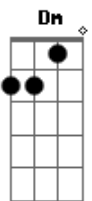

© ukulele-chords.com