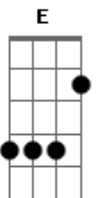

© ukulele-chords.com