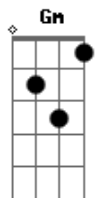

© ukulele-chords.com