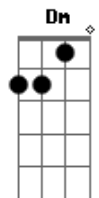

© ukulele-chords.com