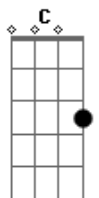

© ukulele-chords.com