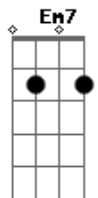

© ukulele-chords.com