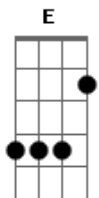

© ukulele-chords.com