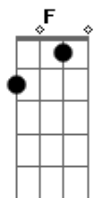

Glen Hansard And Marketa Irglova - This Low

Tom: F

F C
We made a plan that was subject to change
F E
So whatever was it works out
we both get the blame

Am D2 C
In the arms of this low

F Em7
And you took the wind right out of my sails
F E
By sweating me out on all the little details

Am D2 C
In the arms of this low

D2 F C
In the arms of this low

F C
So thread the light
Gm F
Thread the light

Dm C
Thread the light

Gm F
Thread the light

--3x--

F C
We made a choice and we knew we would pay
F E
For stealing the joy and trying to escape

Am D2 C
From the arms of this low

F Em7
And if by some chance you break from the pack
F E
You know I'll be waiting to welcome you back

Am D2 C
Into the arms of this low

D2 F C
In the arms of this low

F C
Thread the light,

Gm F
Thread the light,

[Dm C Gm F]:

Thread the light,
Thread the light,
Shine the light,
Don't hide the light,
Live the light,
And give the light,
Seek the light,
And speak the light,
Crave the light,
and brave the light,
Stare the light,
And share the light,
Show the light,
And know the light,
Raise the light,
And praise the light,
Thread the light,
And spread the light.

Acordes

© ukulele-chords.com