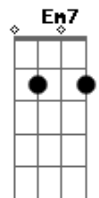

© ukulele-chords.com