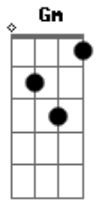

© ukulele-chords.com