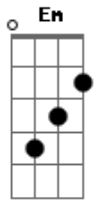

© ukulele-chords.com