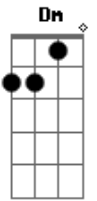

© ukulele-chords.com