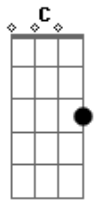

© ukulele-chords.com