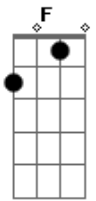

Glen Hansard And Marketa Irglova - This Low

Tom: F

F C
We made a plan that was subject to change
F E
So whatever was it works out
we both get the blame

Am D2 C
In the arms of this low

F Em
And you took the wind right out of my sails
F E
By sweating me out on all the little details

Am D2 C
In the arms of this low

D2 F C
In the arms of this low

F C
So thread the light
Gm F
Thread the light

Dm C
Thread the light

Gm F
Thread the light

--3x--

F C
We made a choice and we knew we would pay
F E
For stealing the joy and trying to escape

Am D2 C
From the arms of this low

F Em
And if by some chance you break from the pack
F E
You know I'll be waiting to welcome you back

Am D2 C
Into the arms of this low

D2 F C
In the arms of this low

F C
Thread the light,

Gm F
Thread the light,

[Dm C Gm F]:

Thread the light,
Thread the light,
Shine the light,
Don't hide the light,
Live the light,
And give the light,
Seek the light,
And speak the light,
Crave the light,
and brave the light,
Stare the light,
And share the light,
Show the light,
And know the light,
Raise the light,
And praise the light,
Thread the light,
And spread the light.

Acordes

© ukulele-chords.com