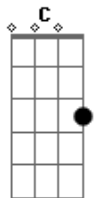

© ukulele-chords.com