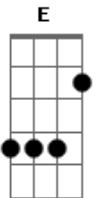

© ukulele-chords.com