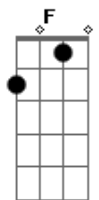

Glen Hansard And Marketa Irglova - This Low

Tom: F

F C
We made a plan that was subject to change
F E
So whatever was it works out
we both get the blame

Am D2 C
In the arms of this low

F Em7
And you took the wind right out of my sails
F E
By sweating me out on all the little details

Am D2 C
In the arms of this low

D2 F C
In the arms of this low

F C
So thread the light
Gm F
Thread the light

Dm C
Thread the light

Gm F
Thread the light

--3x--

F C
We made a choice and we knew we would pay
F E
For stealing the joy and trying to escape

Am D2 C
From the arms of this low

F Em7
And if by some chance you break from the pack
F E
You know I'll be waiting to welcome you back

Am D2 C
Into the arms of this low

D2 F C
In the arms of this low

F C
Thread the light,

Gm F
Thread the light,

[Dm C Gm F]:

Thread the light,
Thread the light,
Shine the light,
Don't hide the light,
Live the light,
And give the light,
Seek the light,
And speak the light,
Crave the light,
and brave the light,
Stare the light,
And share the light,
Show the light,
And know the light,
Raise the light,
And praise the light,
Thread the light,
And spread the light.

Acordes

© ukulele-chords.com