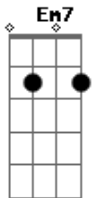

© ukulele-chords.com