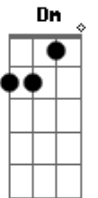

© ukulele-chords.com