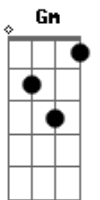

© ukulele-chords.com