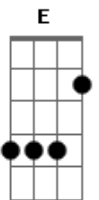

© ukulele-chords.com