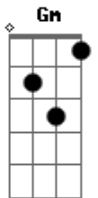

© ukulele-chords.com