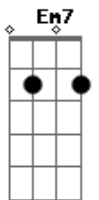

© ukulele-chords.com