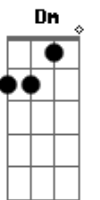

© ukulele-chords.com