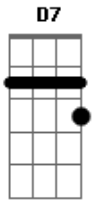

Glen Hansard And Marketa Irglova - Fitzcarraldo

Tom: A

(intro 2x) Gbm D7 D7 D7/11 D7 D7 Gbm D7 D7 D7/11 D7

Gbm D7
Here, back, down a long and straight track

Gbm D7
I have chose the long road

D7
That leads me to god knows

A Bm7 D7 E Gbm
It's the only way that we can go

D7
I shall eclipse you

(Gbm D7)

Acordes

© ukulele-chords.com

© ukulele-chords.com

© ukulele-chords.com

© ukulele-chords.com