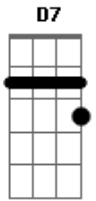

Glen Hansard And Marketa Irglova - Fitzcarraldo

Tom: A

(intro 2x) Gbm D7 D7 D7/11 D7 D7 Gbm D7 D7 D7/11 D7

Gbm D7
Here, back, down a long and straight track

Gbm D7
I have chose the long road

D7
That leads me to god knows

A Bm7 Dbm7 E Gbm
It's the only way that we can go

D7
I shall eclipse you

(Gbm D7)

Acordes

© ukulele-chords.com

© ukulele-chords.com

© ukulele-chords.com

© ukulele-chords.com