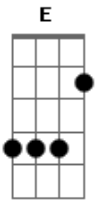

© ukulele-chords.com