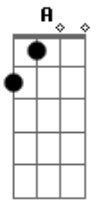

Glen Hansard And Marketa Irglova - Fitzcarraldo

Tom: A

(intro 2x) Gbm D7 D7 D7/11 D7 D7 Gbm D7 D7 D7/11 D7

Gbm D7
Here, back, down a long and straight track

Gbm D7
I have chose the long road

D7
That leads me to god knows

Gbm
So I can't stop right now

(Gbm D7 D7 D7/11 D7)

Gbm D7
Even the good stars can fall from grace and falter

Gbm
Lose their faith and slide

D7 A Bm7
But I can't get an ocean that's deep enough for my day

Dbm7 D7
It's the first of the ascension

A Bm7 Dbm7 Bm7
It's a sad way we've flown after the storm

A Bm7 Dbm7 D7
And her last words were "I was only thinking of you"

A Bm7 Dbm7 E Gbm
In my olden days I was a slave

(Gbm D7 D7 D7/11 D7)

Gbm
Well now it's time for to sound your voice

D7
And capture what you're after

Gbm D7
My ship was sold right up the river, but I'm not going down here

A Bm7 Dbm7 D7
This journey isn't over

A Bm7 Dbm7 Bm7
It's a long way to the house of Fitzcarraldo

A Bm7 Dbm7 D7
And her last words were "I'm always thinking of you"

A Bm7 Dbm7 E Gbm
In my olden days I was a saint

(Gbm D7) (2x)

A Bm7 Dbm7 D7
Even the good stars can fall from grace and falter

A Bm7 Dbm7 Bm7
Like lapdogs that stride that mystery

A Bm7 Dbm7 D7
And her last words were "I'll see you down in history"

A Bm7 Dbm7 E Gbm
It's the only way that we can go

D7
I shall eclipse you

(Gbm D7)

Acordes

© ukulele-chords.com