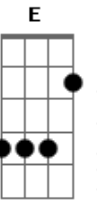

© ukulele-chords.com