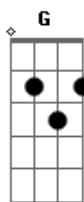

© ukulele-chords.com