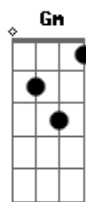

© ukulele-chords.com

© ukulele-chords.com