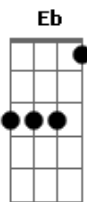

Glen Campbell - Guess I'm Dumb

tom:

Eb (forma dos acordes no tom de **D**)

Capostrate na 1ª casa

Intro: **D C D**

D C D C
The way I act don't seem like me
D C G Em
I'm not on top like I used to be
Bm
But I give in when I know
Gbm
I should be strong
Bm
I still give in even though
Em
I know it's wrong, know it's wrong
Em G C Am Em
I guess I'm dumb but I don't care

D C D C
And breaking off wasn't hard to do
D C G Em
But I couldn't stay away from you
Bm
I feel love but not the way
Gm Em
I did before (guess I'm Dumb)
Bm Em

This time, girl, has got to be

Forever more, ever more
Em G C Am Em
I guess I'm dumb but I don't care

(**D C D C**)
(**F Cm F A**)

D C D C
And baby since we've been apart

D
(Guess I'm Dumb)

D C G Em
Baby I've found I had a heart
Bm Gm
I couldn't let go even if I wanted to
Bm
And You must know baby now

Em
It's only you, only you
Em G C Am Em D
I guess I'm dumb but I don't care
C D C D
Guess I'm dumb guess I'm dumb
C D C D
Guess I'm dumb guess I'm dumb

Acordes