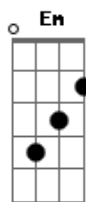

© ukulele-chords.com