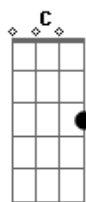

© ukulele-chords.com