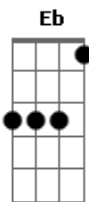

Glen Campbell - Guess I'm Dumb

tom:

Eb (forma dos acordes no tom de **D**)

Capostrate na 1ª casa

Intro: **D C D**

D C D C
The way I act don't seem like me
D C G Em
I'm not on top like I used to be
Bm
But I give in when I know
Gbm
I should be strong
Bm
I still give in even though
Em
I know it's wrong, know it's wrong
Em G C Am Em
I guess I'm dumb but I don't care

D C D C
And breaking off wasn't hard to do
D C G Em
But I couldn't stay away from you
Bm
I feel love but not the way
Gm Em
I did before (guess I'm Dumb)
Bm Em

This time, girl, has got to be

Forever more, ever more
Em G C Am Em
I guess I'm dumb but I don't care

(**D C D C**)
(**F Cm F A**)

D C D C
And baby since we've been apart

D
(Guess I'm Dumb)

D C G Em
Baby I've found I had a heart
Bm Gm
I couldn't let go even if I wanted to
Bm
And You must know baby now

Em
It's only you, only you
Em G C Am Em D
I guess I'm dumb but I don't care
C D C D
Guess I'm dumb guess I'm dumb
C D C D
Guess I'm dumb guess I'm dumb

Acordes