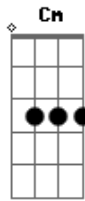

© ukulele-chords.com