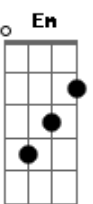

© ukulele-chords.com