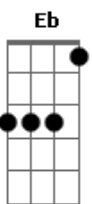

© ukulele-chords.com