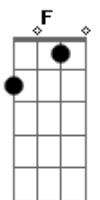

© ukulele-chords.com