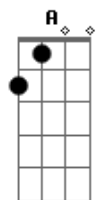

When I get you alone

(Ahhhh...oh)
Oh yeah-yeah

Cm
Baby girl you da shit
F
That makes you my equivalent
Cm F
Well you can keep your toys in the drawer tonight,
All right
Cm
All my dawgs talkin' fast
F
Aint you got some photographs?
Cm F
'Cause you shook that room like a star, now
Cm
Yes you did, yes you did, oh
G
All these intrusions just take us too long
And I want you so bad
Cm G
Because you walk city
Cm G
Because you talk city
Cm
'Cause you make me sick
G
And I'm not leavin', till you're leavin'
Fm
So I pray to something she aint bluffin'
Rubbin' up on me
Bm Cm
Well does she want me to make a vow?
Check it
Bm Cm
Well does she want me to make it now?
Cm G
On my house, on my job
Cm G Cm
On my loot, shoes, my voice
G Cm G Cm
My crew, my mind, my father's last name?
F
When I get you alone
Cm
When I get you you'll know baby
F
When I get you alone
Cm
When I get you alone
Fm Cm
Uuuuuh, when I get you alone

Acordes

© ukulele-chords.com