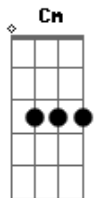

Glee - When I Get You Alone

Tom: A
Intro: Cm

G
Oooh
Cm
Baby girl, where you at?
F
Got no strings, got men attached
Cm F
Can't stop that feelin' for long no
Mmmm
Cm
You makin' dogs wanna beg
F
Breaking them off your fancy legs
Cm F
But they make you feel right at home, now
(Oooh)
Cm G
See all these illusions just take us too long
And I want it bad
Cm G
Because you walk pretty
Cm G
Because you talk pretty
Cm
'Cause you make me sick
G
And I'm not leavin', till you're leavin'

(Ahhh)
Fm
Oh I swear there's something when she's pumpin'
Asking for a raise
Bm Cm
Well does she want me to carry her home now?
Bm Cm
So does she want me to buy her things?
Cm G
On my house, on my job
Cm G
On my loot, shoes, my shirt
Cm
My crew, my mind, my father's last name?
F
When I get you alone
Cm
When I get you you'll know baby
F
When I get you alone
Cm
When I get you alone
Fm Cm

When I get you alone

(Ahhhh...oh)
Oh yeah-yeah

Cm
Baby girl you da shit
F
That makes you my equivalent
Cm F
Well you can keep your toys in the drawer tonight,
All right
Cm
All my dawgs talkin' fast
F
Aint you got some photographs?
Cm F
'Cause you shook that room like a star, now
Cm
Yes you did, yes you did, oh
G
All these intrusions just take us too long
And I want you so bad
Cm G
Because you walk city
Cm G
Because you talk city
Cm
'Cause you make me sick
G
And I'm not leavin', till you're leavin'
Fm
So I pray to something she aint bluffin'
Rubbin' up on me
Bm Cm
Well does she want me to make a vow?
Check it
Bm Cm
Well does she want me to make it now?
Cm G
On my house, on my job
Cm G Cm
On my loot, shoes, my voice
G Cm G Cm
My crew, my mind, my father's last name?
F
When I get you alone
Cm
When I get you you'll know baby
F
When I get you alone
Cm
When I get you alone
Fm Cm
Uuuuuh, when I get you alone