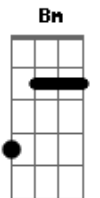

© ukulele-chords.com