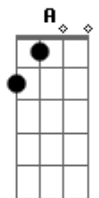

When I get you alone

(Ahhhh...oh)
Oh yeah-yeah

Cm
Baby girl you da shit
F
That makes you my equivalent
Cm F
Well you can keep your toys in the drawer tonight,
All right
Cm
All my dawgs talkin' fast
F
Aint you got some photographs?
Cm F
'Cause you shook that room like a star, now
Cm
Yes you did, yes you did, oh
G
All these intrusions just take us too long
And I want you so bad
Cm G
Because you walk city
Cm G
Because you talk city
Cm
'Cause you make me sick
G
And I'm not leavin', till you're leavin'
Fm
So I pray to something she aint bluffin'
Rubbin' up on me
Bm Cm
Well does she want me to make a vow?
Check it
Bm Cm
Well does she want me to make it now?
Cm G
On my house, on my job
Cm G Cm
On my loot, shoes, my voice
G Cm G Cm
My crew, my mind, my father's last name?
F
When I get you alone
Cm
When I get you you'll know baby
F
When I get you alone
Cm
When I get you alone
Fm Cm
Uuuuuh, when I get you alone

Acordes

© ukulele-chords.com