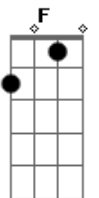

© ukulele-chords.com