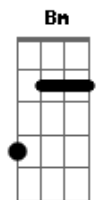

© ukulele-chords.com