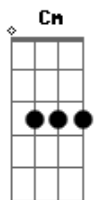

© ukulele-chords.com