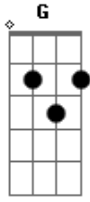

© ukulele-chords.com