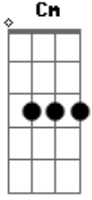

© ukulele-chords.com