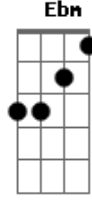

© ukulele-chords.com