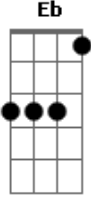

© ukulele-chords.com