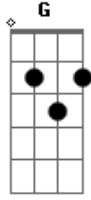

© ukulele-chords.com