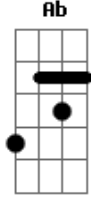

© ukulele-chords.com