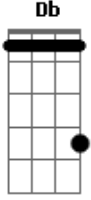

I'm addicted to you
Don't you know that you're toxic?

Intoxicate me now
With your loving now

I think I'm ready now
I think I'm ready now
Intoxicate me now
With your loving now
I think I'm ready now

(G Cm)

Acordes

© ukulele-chords.com