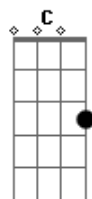

Glee - Torn

Tom: F
Intro: F Bb Am C

(verso 1)

F Am
I thought I saw a man brought to life
Bb
He was warm, he came around like he was dignified
F Am
He showed me what it was to cry
Well you couldn't be that man I adored
Bb
You don't seem to know
Don't seem to care what your heart is for
But I don't know him anymore

(ponte)

Dm C Bb Dm F C
Torn... Oooh... Hoo oooh... Oooh

(pré-refrão 3)

Dm
There's nothing where he used to lie
C
My inspiration has run dry
Am
That's what's going on
C
Nothing's right
F
I'm torn

(refrão 3)

F C Dm
I'm all out of faith, this is how I feel
Bb F
I'm cold and I am shamed, lying naked on the floor
C Dm
Illusion never changed, into something real
Bb F
I'm wide awake and I can see, the perfect sky is torn
C Dm
I'm all out of faith, this is how I feel
Bb F
I'm cold and I am shamed, bound and broken on the floor
C Dm (C) Bb
You're a little late, I'm already torn

(outro)

Dm C
Torn... [much wailing]
Ooh...

F C Dm (C) Bb F C Dm (C)
) Bb

F C Dm (C) Bb F C Dm (C)
) Bb

Acordes

© ukulele-chords.com

© ukulele-chords.com

© ukulele-chords.com