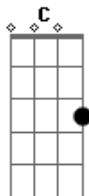

Glee - Torn

Tom: F
Intro: F Bb Am C

(verso 1)

F Am
I thought I saw a man brought to life
Bb
He was warm, he came around like he was dignified
F Am
He showed me what it was to cry
Well you couldn't be that man I adored
Bb
You don't seem to know
Don't seem to care what your heart is for
But I don't know him anymore

(ponte)

Dm C Bb Dm F C
Torn... Oooh... Hoo oooh... Oooh

(pré-refrão 3)

Dm
There's nothing where he used to lie
C
My inspiration has run dry
Am
That's what's going on
C
Nothing's right
F
I'm torn

(refrão 3)

F C Dm
I'm all out of faith, this is how I feel
Bb F
I'm cold and I am shamed, lying naked on the floor
C Dm
Illusion never changed, into something real
Bb F
I'm wide awake and I can see, the perfect sky is torn
C Dm
I'm all out of faith, this is how I feel
Bb F
I'm cold and I am shamed, bound and broken on the floor
C Dm (C) Bb
You're a little late, I'm already torn

(outro)

Dm C
Torn... [much wailing]
Ooh...

F C Dm (C) Bb F C Dm (C)
) Bb

F C Dm (C) Bb F C Dm (C)
) Bb

Acordes

© ukulele-chords.com

© ukulele-chords.com

© ukulele-chords.com