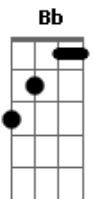

Glee - Torn

Tom: F
Intro: F Bb Am C

(verso 1)

F Am
I thought I saw a man brought to life
Bb
He was warm, he came around like he was dignified
F Am
He showed me what it was to cry
Well you couldn't be that man I adored
Bb
You don't seem to know
Don't seem to care what your heart is for
But I don't know him anymore

(ponte)

Dm C Bb Dm F C
Torn... Oooh... Hoo oooh... Oooh

(pré-refrão 3)

Dm
There's nothing where he used to lie
C
My inspiration has run dry
Am
That's what's going on
C
Nothing's right
F
I'm torn

(refrão 3)

F C Dm
I'm all out of faith, this is how I feel
Bb F
I'm cold and I am shamed, lying naked on the floor
C Dm
Illusion never changed, into something real
Bb F
I'm wide awake and I can see, the perfect sky is torn
C Dm
I'm all out of faith, this is how I feel
Bb F
I'm cold and I am shamed, bound and broken on the floor
C Dm (C) Bb
You're a little late, I'm already torn

(outro)

Dm C
Torn... [much wailing]
Ooh...

F C Dm (C) Bb F C Dm (C)
) Bb

F C Dm (C) Bb F C Dm (C)
) Bb

Acordes

© ukulele-chords.com

© ukulele-chords.com

© ukulele-chords.com