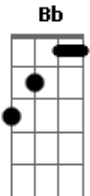

Glee - Torn

Tom: F
Intro: F Bb Am C

(verso 1)

F Am
I thought I saw a man brought to life
Bb
He was warm, he came around like he was dignified
F Am
He showed me what it was to cry
Well you couldn't be that man I adored
Bb
You don't seem to know
Don't seem to care what your heart is for
But I don't know him anymore

(ponte)

Dm C Bb Dm F C
Torn... Oooh... Hoo oooh... Oooh

(pré-refrão 3)

Dm
There's nothing where he used to lie
C
My inspiration has run dry
Am
That's what's going on
C
Nothing's right
F
I'm torn

(refrão 3)

F C Dm
I'm all out of faith, this is how I feel
Bb F
I'm cold and I am shamed, lying naked on the floor
C Dm
Illusion never changed, into something real
Bb F
I'm wide awake and I can see, the perfect sky is torn
C Dm
I'm all out of faith, this is how I feel
Bb F
I'm cold and I am shamed, bound and broken on the floor
C Dm (C) Bb
You're a little late, I'm already torn

(outro)

Dm C
Torn... [much wailing]
Ooh...

F C Dm (C) Bb F C Dm (C)
) Bb

F C Dm (C) Bb F C Dm (C)
) Bb

Acordes

© ukulele-chords.com

© ukulele-chords.com

© ukulele-chords.com