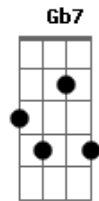

© ukulele-chords.com