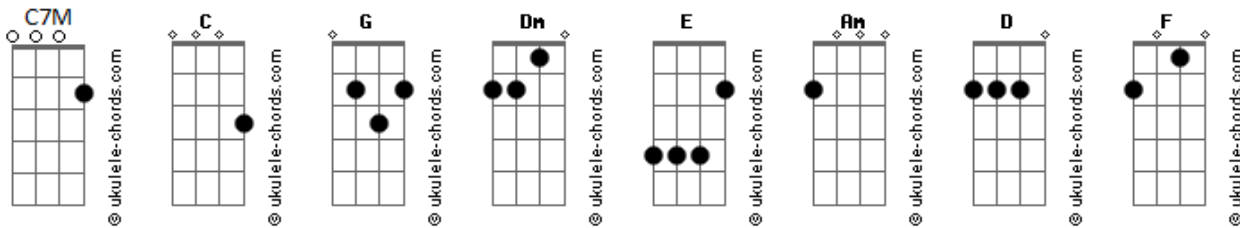

Glee - The Only Exception

tom:
C
G Dm
C7M
G Dm
C7M
G Dm C7M
G Dm
C7M
G

When I was younger I saw my daddy cry and curse at the wind
He broke his own heart and I watched as he tried to re-assemble it
And my mama swore that she would never let herself forget
And that was the day that I promised I'd never sing of love
if it does not exist, but darling

[CHORUS]
G
Dm C7M
G
Dm C7M G
G

You are the only exception
You are the only exception
You are the only exception
You are the only exception

[VERSE 2]
Dm C7M
G Dm
C7M
G Dm C7M
G Dm C7M
G Dm
C7M
G Dm

Maybe I know somewhere deep in my soul that love never lasts
And we've got to find other ways to make it alone or keep a straight face
And I've always lived like this, keeping a comfortable distance
And up until now I had sworn to myself that I'm content with loneliness
Because none of it was ever worth the risk

[CHORUS]

Acordes

You are the only exception
You are the only exception
You are the only exception
You are the only exception

[BRIDGE]
Am G D Am G D
Woaaaaah Woaaaaah Heyyyyy Woaaaaahh

Am
G D
G D
Am
G D
Am C

I've got a tight grip on reality, but I can't
Let go of what's in front of me here
I know you're leaving in the morning when you wake up
Leave me with some kind of proof it's not a dream, whoa

[CHORUS]
G
Dm C7M
G
Dm C7M
G
Dm C7M
G
Dm C7M
G
Dm C7M
G

You are the only exception
You are the only exception
You are the only exception
You are the only exception
You are the only exception
You are the only exception
You are the only exception

[OUTRO]
F C G
F C G
F C G

And I'm on my way to believing
Oh, and I'm on my way to believing.