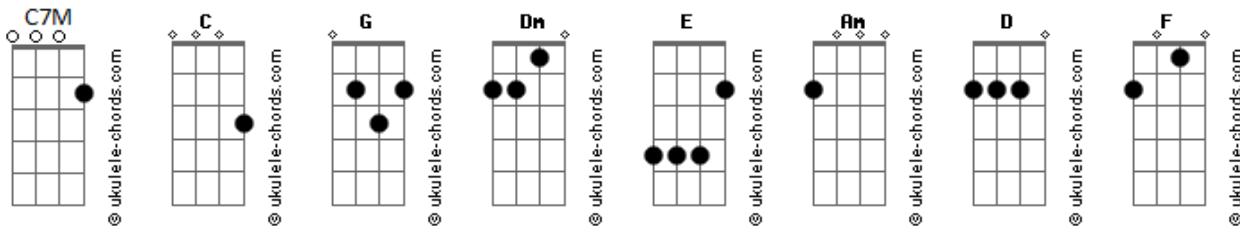

Glee - The Only Exception

tom:
C
G Dm
C7M
G Dm
C7M
G Dm C7M
G Dm
C7M
G

When I was younger I saw my daddy cry and curse at the wind
He broke his own heart and I watched as he tried to re-assemble it
And my mama swore that she would never let herself forget
And that was the day that I promised I'd never sing of love
if it does not exist, but darling

[CHORUS]
G
Dm C7M
G
Dm C7M G
G

You are the only exception
You are the only exception
You are the only exception
You are the only exception

[VERSE 2]
Dm C7M
G Dm
C7M
G Dm C7M
G Dm
G Dm
C7M
G Dm
G

Maybe I know somewhere deep in my soul that love never lasts
And we've got to find other ways to make it alone or keep a straight face
And I've always lived like this, keeping a comfortable distance
And up until now I had sworn to myself that I'm content with loneliness
Because none of it was ever worth the risk

[CHORUS]

Acordes

You are the only exception
Dm C7M
You are the only exception
G
You are the only exception
Dm C7M
You are the only exception

[BRIDGE]
Am G D Am G D
Woaaaah Woaaaah Heyyyyy Woaaaahh

Am
G D
I've got a tight grip on reality, but I can't
Let go of what's in front of me here
Am
I know you're leaving in the morning when you wake up
Leave me with some kind of proof it's not a dream, whoa

[CHORUS]
G
Dm C7M
G
Dm C7M
G
Dm C7M
G
Dm C7M
G
Dm C7M
G
Dm C7M
G
Dm C7M
G

You are the only exception
You are the only exception
You are the only exception
You are the only exception
You are the only exception
You are the only exception
You are the only exception
You are the only exception
You are the only exception
You are the only exception

[OUTRO]
F C G
And I'm on my way to believing
F C G
Oh, and I'm on my way to believing.