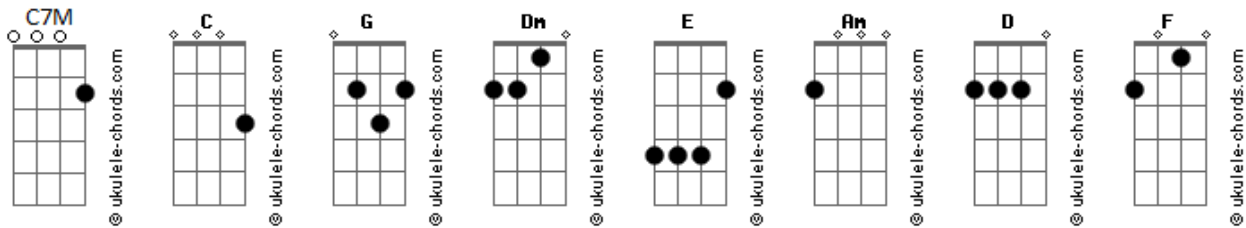

Glee - The Only Exception

tom:
C
G Dm
C7M
G Dm
C7M
G Dm C7M
G Dm
C7M
G

When I was younger I saw my daddy cry and curse at the wind
He broke his own heart and I watched as he tried to re-assemble it
And my mama swore that she would never let herself forget
And that was the day that I promised I'd never sing of love
if it does not exist, but darling

[CHORUS]
G
Dm C7M
G
Dm C7M G
G

You are the only exception
You are the only exception
You are the only exception
You are the only exception

[VERSE 2]
Dm C7M
G Dm
C7M
G Dm C7M
G Dm
G Dm
C7M
G Dm
G

Maybe I know somewhere deep in my soul that love never lasts
And we've got to find other ways to make it alone or keep a straight face
And I've always lived like this, keeping a comfortable distance
And up until now I had sworn to myself that I'm content with loneliness
Because none of it was ever worth the risk

[CHORUS]
G

Acordes

You are the only exception
Dm C7M
You are the only exception
G
You are the only exception
Dm C7M
You are the only exception

[BRIDGE]
Am G D Am G D
Wooooah Wooooah Heyyyyy Wooooahh

Am
G D
I've got a tight grip on reality, but I can't
G D
Let go of what's in front of me here
Am
I know you're leaving in the morning when you wake up
G D C
Leave me with some kind of proof it's not a dream, whoa

[CHORUS]
G
Dm C7M
G
Dm C7M
G
Dm C7M
G
Dm C7M
G
Dm C7M
G
Dm C7M
G
Dm C7M
G

You are the only exception
You are the only exception
You are the only exception
You are the only exception
You are the only exception
You are the only exception
You are the only exception
You are the only exception
You are the only exception
You are the only exception

[OUTRO]
F C G
And I'm on my way to believing
F C G
Oh, and I'm on my way to believing.