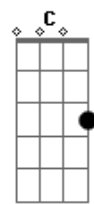

© ukulele-chords.com