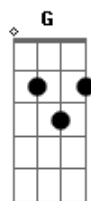

© ukulele-chords.com