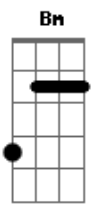

© ukulele-chords.com