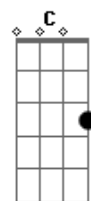

© ukulele-chords.com