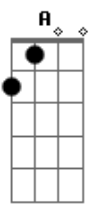

© ukulele-chords.com