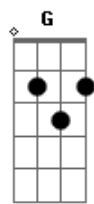

© ukulele-chords.com