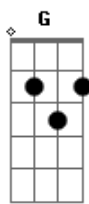

© ukulele-chords.com

© ukulele-chords.com