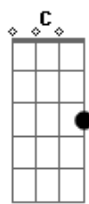

© ukulele-chords.com