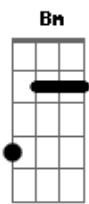

© ukulele-chords.com