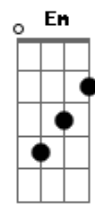

© ukulele-chords.com