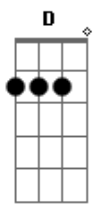

Glee - Take a Bow

Tom: D

(intro)

D A Bm
ohh How about
G D
a round of applause
A Bm
Yeah
G D A
Standing ovation
Bm G
Ooh wooh yeah
D A C
Yeah yeah yeah yeah

(verse 1)

D A Bm G
You look so dumb right now
D A Bm G
Standing outside my house
D A
Trying to apologize
Bm G
You're so ugly when you cry
D A C
Please, just cut it out

(refrain)

D
Don't tell me you're
A Bm G
sorry cause you're not
D
Baby when I know you're
A C
only sorry you got caught

(chorus)

D A
But you put on quite a show
Bm G
Really had me going
D A
But now it's time to go
Bm G
Curtains finally closing

D A
That was quite a show
Bm G
Very entertaining
Em D G
But it's over now
G D C
Go on and take a bow

(verse 2)

D A Bm
Grab your clothes and get gone
G D
You better hurry up
A Bm G
Before the sprinklers come on
D
Talking about 'girl I love you?
A
'you're the one?
Bm G
This just looks like the re-run
D A C
Please, what else is on

(refrain)

(chorus)

(bridge)

Ooh
G A
And the award for the
Em Bm
best lie goes to you
D G
For making me believe that
A Em
you could be faithful to me
C
Let's hear your speech

D A Bm G
How about a round of applause
D A C
Standing ovation

(chorus)

Acordes

© ukulele-chords.com