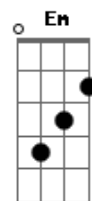

© ukulele-chords.com