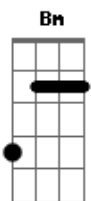

© ukulele-chords.com