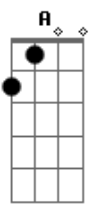

© ukulele-chords.com