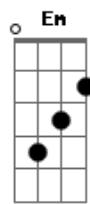

© ukulele-chords.com