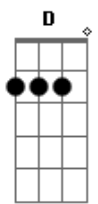

Glee - Take a Bow

Tom: D

(intro)

D A Bm
ohh How about
G D
a round of applause
A Bm
Yeah
G D A
Standing ovation
Bm G
Ooh wooh yeah
D A C
Yeah yeah yeah yeah

(verse 1)

D A Bm G
You look so dumb right now
D A Bm G
Standing outside my house
D A
Trying to apologize
Bm G
You're so ugly when you cry
D A C
Please, just cut it out

(refrain)

D
Don't tell me you're
A Bm G
sorry cause you're not
D
Baby when I know you're
A C
only sorry you got caught

(chorus)

D A
But you put on quite a show
Bm G
Really had me going
D A
But now it's time to go
Bm G
Curtains finally closing

D A
That was quite a show
Bm G
Very entertaining
Em D G
But it's over now
G D C
Go on and take a bow

(verse 2)

D A Bm
Grab your clothes and get gone
G D
You better hurry up
A Bm G
Before the sprinklers come on
D
Talking about 'girl I love you?
A
'you're the one?
Bm G
This just looks like the re-run
D A C
Please, what else is on

(refrain)

(chorus)

(bridge)

Ooh
G A
And the award for the
Em Bm
best lie goes to you
D G
For making me believe that
A Em
you could be faithful to me
C
Let's hear your speech
D A Bm G
How about a round of applause
D A C
Standing ovation

(chorus)

Acordes

© ukulele-chords.com