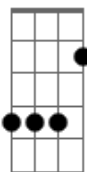

© ukulele-chords.com

E