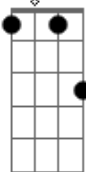

© ukulele-chords.com

Fm