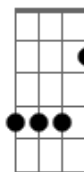

© ukulele-chords.com

E