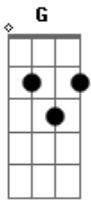

[Pré-Refrão]

D Bm G A C
I remember the way that we touch, I wish I didn't like it so much, uh

[Refrão]

C D G Em C D G Em
I get so emotional, baby, every time I think of you
C D G Em C D
I get so emotional, baby, ain't it shocking what love can do

[Segunda Parte]

Em A
Ain't it shocking what love can do?
Em A
I gotta watch you walk in the room, baby
Em A
I gotta watch you walk out

Em A
I like the animal way you move
Em A
And when you talk I just watch your mouth

[Pré-Refrão]

D Bm G A C
I remember the way that we touch, I wish I didn't like it so much, no

[Refrão]

C D G Em C D G Em
I get so emotional, baby, every time I think of you
C D G Em C D
I get so emotional, baby, ain't it shocking what love can do
C D G Em C D G Em
I get so emotional, baby, every time I think of you
C D G Em C D
I get so emotional, baby, ain't it shocking what love can do
Em A Em A
Ain't it shocking what love can do ?
Em A Em A
Ain't it shocking what love can do ?

[Pré-Refrão]

D Bm G A C
I remember the way that we touch, I wish I didn't like it so much, no

[Refrão]

C D G Em C D G Em
I get so emotional, baby, every time I think of you
C D G Em C D
I get so emotional, baby, ain't it shocking what love can do
C D G Em C D G Em
I get so emotional, baby, every time I think of you
C D G Em C D
I get so emotional, baby, ain't it shocking what love can do

Acordes

© ukulele-chords.com