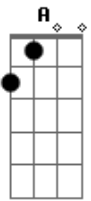

© ukulele-chords.com