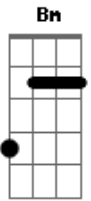

© ukulele-chords.com