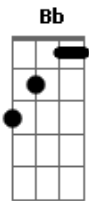

© ukulele-chords.com