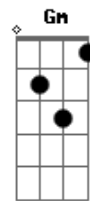

© ukulele-chords.com