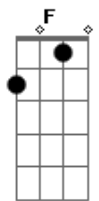

Acordes

© ukulele-chords.com