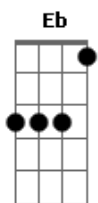

deep)
Am C
Your had my heart... (I wish you)... Inside of your hand (Never had met me)
F G
And you played it... (Tears are gonna fall)... To the beat (Rolling in the deep)
Am C
We could have had it all
F G
Rolling in the Deep
Am
Your had my heart Inside of your hand
G
And you played it To the beat
Am
Throw yourself through ever open door (Whoa)
F G
Count your blessings to find what look for (Whoa-uh)
Am
Turn my sorrow into treasured gold (Whoa)
G
And pay me back in kind- You reap just what you sow.
Am C
(I wish you... Never had met me)
F G
We could have had it all (Tears are gonna fall... Rolling in the deep)
Am C
We could have had it all yeah (I wish you... never had met me)
F
It all. (Tears are gonna fall)
G
It all, It all (Rolling in the deep)
Am C
We could have had it all... (I wish you, never had met me)...
F G
Rolling in the Deep (Tears are gonna fall, rolling in the deep)
Am C
Your had my heart... (I wish you)... Inside of your hand (Never had met me)
F G
And you played it... (Tears are gonna fall)... To the beat (Rolling in the deep)
Am C
We could have had it all... (I wish you, never had met me)...
F G
Rolling in the Deep (Tears are gonna fall, rolling in the deep)
Am C
Your had my heart... (I wish you)... Inside of your hand (Never had met me)
F
But you played it
You played it.
You played it.
G Am
You played it to the beat.

Acordes

© ukulele-chords.com