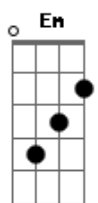

© ukulele-chords.com