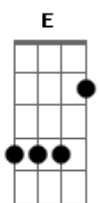

© ukulele-chords.com