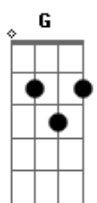

© ukulele-chords.com