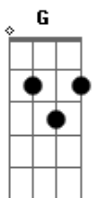

© ukulele-chords.com