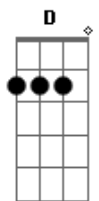

Glee - P.Y.T (Pretty Young Thing)

Tom: D

Bm
Where did you come from lady
G
And ooh won't you take me there, right away won't you baby
Bm
Tender only you've got to be
G **Bm**
Spark my nature sugar fly with me
G **Gb**
Don't you know now is the perfect time
Bm
We can make it right, hit the city lights
G **Gb**
Then tonight ease the lovin' pain
D **Bm**
Let me take you to the max

Refrão:

E **Gb G**
I want to love you (p.y.t.)
A
Pretty young thing
E **Gb G**
You need some lovin' (t.l.c.)
A
Tender lovin' care
A **B**
And I'll take you there
E **Gb G**
I want to love you (p.y.t.)
A
Pretty young thing
E **Gb G**
You need some lovin' (t.l.c.)

A
Tender lovin' care
A **B**
I'll take you there
A
Anywhere you wanna go
Bm
Nothin' can stop this burnin'
G
Desire to be with you gotta get to you baby
Bm
Won't you come, it's emergency
G **Bm**
Cool my fire yearnin' honey, come set me free
G **Gb**
Don't you know now is the perfect time
Bm
We can dim the lights just to make it right
G **Gb**
In the night, hit the lovin' spot
D **Bm**
I'll give you all that I've got

(Refrão)

B
Pretty young things, repeat after me
I said na na na (na na na)
na na na na (na na na na)
na na na (na na na)
I said na na na na na (na na na na na)
i'll take you there

(Refrão)

Acordes

© ukulele-chords.com