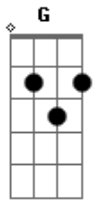

© ukulele-chords.com