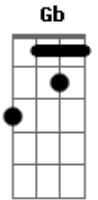

© ukulele-chords.com