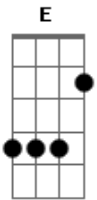

© ukulele-chords.com