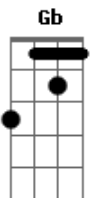

© ukulele-chords.com