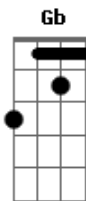

© ukulele-chords.com