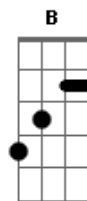

© ukulele-chords.com