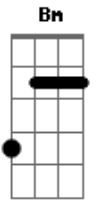

Refrão:

E **Gb G**
I want to love you (p.y.t.)
A
Pretty young thing
E **Gb G**
You need some lovin' (t.l.c.)
A
Tender lovin' care
A **B**
And I'll take you there
E **Gb G**
I want to love you (p.y.t.)
A
Pretty young thing
E **Gb G**
You need some lovin' (t.l.c.)

A
Tender lovin' care
A **B**
I'll take you there
A
Anywhere you wanna go
Bm
Nothin' can stop this burnin'
G
Desire to be with you gotta get to you baby
Bm
Won't you come, it's emergency
G **Bm**
Cool my fire yearnin' honey, come set me free
G **Gb**
Don't you know now is the perfect time
Bm
We can dim the lights just to make it right
G **Gb**
In the night, hit the lovin' spot
D **Bm**
I'll give you all that I've got

(Refrão)

B
Pretty young things, repeat after me
I said na na na (na na na)
na na na na (na na na na)
na na na (na na na)
I said na na na na na (na na na na na)
i'll take you there

(Refrão)

Acordes

© ukulele-chords.com