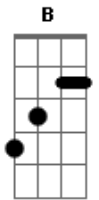

© ukulele-chords.com