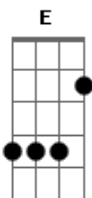

© ukulele-chords.com