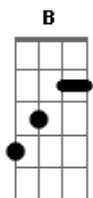

© ukulele-chords.com